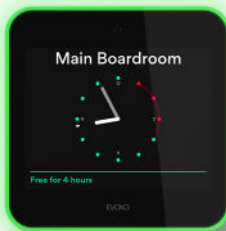

EVOKO LISO ROOM MANAGER ROOM BOOKING SYSTEM

Evoko Liso Room Manager is a self-hosted device for easy interaction and room booking. This is the heart of our self hosting suite, a room manager that brings all the features you need in a self hosted room booking system. Placed outside any meeting room it is clear and visible who has booked the room and for how long.

AVAILABLE

BOOKED WITHIN
10 MINUTES

BUSY

The meeting room display shall be designed to work with the Evoko room booking system. The meeting room display shall include a 8-inch capacitive touch display with anti-fingerprint treatment. The product shall include a 3-way indirect light aura to make room status visible from a distance. The meeting room display shall support power over internet (PoE) or 12V AC/DC power adapter. The meeting room display shall include a proximity sensor to unfold detailed information as you approach the display. The meeting room display shall include support for RFID cards. The meeting room display shall be a self hosted system. The meeting room display shall include mounting options for both standard walls and glass walls. The meeting room display shall provide 23 different user interface languages. The meeting room display shall be CE marked and compliant with the RoHS directive. Warranty shall be three years. The meeting room display shall be the Evoko Liso Room Manager.

Evoko Liso Room Manager has built in proximity sensor that unfolds a new layer of information as you approach the screen to show you everything you need to know. Use the touch screen to quickly find a room for your spontaneous meetings. Small icons represent the room's equipment so you can pick the rooms that serve your needs. You can also report broken or missing meeting equipment directly on the screen.