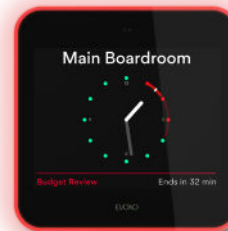

With this solution you will have full control over your self-hosted server installation and devices.

Pay a one-time cost and receive product support and free updates.

A room booking system should be more than a list of features. We believe it must be easy to use and that it should look sublime in any office. Evoko Liso Room Manager rocks our trademark intuitive light signals to guide you to the right room and clearly see the room status from a distance.

AVAILABLE

BOOKED WITHIN
10 MINUTES

BUSY

The meeting room display shall be designed to work with the Evoko room booking system. The meeting room display shall include a 8-inch capacitive touch display with anti-fingerprint treatment. The product shall include a 3-way indirect light aura to make room status visible from a distance. The meeting room display shall support power over internet (PoE) or 12V AC/DC power adapter. The meeting room display shall include a proximity sensor to unfold detailed information as you approach the display. The meeting room display shall include support for RFID cards. The meeting room display shall be a self hosted system. The meeting room display shall include mounting options for both standard walls and glass walls. The meeting room display shall provide 23 different user interface languages. The meeting room display shall be CE marked and compliant with the RoHS directive. Warranty shall be three years. The meeting room display shall be the Evoko Liso Room Manager.

Evoko Liso Room Manager has built in proximity sensor that unfolds a new layer of information as you approach the screen to show you everything you need to know. Use the touch screen to quickly find a room for your spontaneous meetings. Small icons represent the room's equipment so you can pick the rooms that serve your needs. You can also report broken or missing meeting equipment directly on the screen.