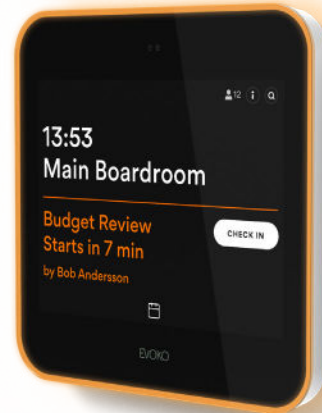

AVAILABLE

BOOKED WITHIN
10 MINUTES

BUSY

The meeting room display shall be designed to work with the Evoko room booking system. The meeting room display shall include a 8-inch capacitive touch display with anti-fingerprint treatment. The product shall include a 3-way indirect light aura to make room status visible from a distance. The meeting room display shall support power over internet (PoE) or 12V AC/DC power adapter. The meeting room display shall include a proximity sensor to unfold detailed information as you approach the display. The meeting room display shall include support for RFID cards. The meeting room display shall be a self hosted system. The meeting room display shall include mounting options for both standard walls and glass walls. The meeting room display shall provide 23 different user interface languages. The meeting room display shall be CE marked and compliant with the RoHS directive. Warranty shall be three years. The meeting room display shall be the Evoko Liso Room Manager.

Evoko Liso Room Manager has built in proximity sensor that unfolds a new layer of information as you approach the screen to show you everything you need to know. Use the touch screen to quickly find a room for your spontaneous meetings. Small icons represent the room's equipment so you can pick the rooms that serve your needs. You can also report broken or missing meeting equipment directly on the screen.

DISTANT VIEW

Room name, status and current time shown in a larger font.

CLOSE VIEW

Detailed view with access to action buttons.

Evoko Liso Room Manager makes it easier than ever to book a room with your favorite digital calendar, or directly on the screen using your fingertip.

Evoko Liso Room Manager has been recognized with several prestigious design awards.

TECHNICAL INFORMATION

USER INTERFACE LANGUAGES

Display:

- 8-inch capacitive touch with antifinger print treatment

Connectivity: