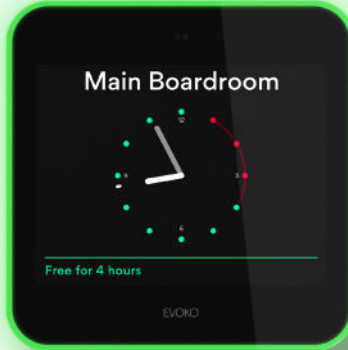

EVOKO LISO ROOM MANAGER ROOM BOOKING SYSTEM

Evoko Liso Room Manager is a self-hosted device for easy interaction and room booking. This is the heart of our self hosting suite, a room manager that brings all the features you need in a self hosted room booking system. Placed outside any meeting room it is clear and visible who has booked the room and for how long.

AVAILABLE

BOOKED WITHIN
10 MINUTES

BUSY

The meeting room display shall be designed to work with the Evoko room booking system. The meeting room display shall include a 8-inch capacitive touch display with anti-fingerprint treatment. The product shall include a 3-way indirect light aura to make room status visible from a distance. The meeting room display shall support power over internet (PoE) or 12V AC/DC power adapter. The meeting room display shall include a proximity sensor to unfold detailed information as you approach the display. The meeting room display shall include support for RFID cards. The meeting room display shall be a self hosted system. The meeting room display shall include mounting options for both standard walls and glass walls. The meeting room display shall provide 23 different user interface languages. The meeting room display shall be CE marked and compliant with the RoHS directive. Warranty shall be three years. The meeting room display shall be the Evoko Liso Room Manager.

Evoko Liso Room Manager has built in proximity sensor that unfolds a new layer of information as you approach the screen to show you everything you need to know. Use the touch screen to quickly find a room for your spontaneous meetings. Small icons represent the room's equipment so you can pick the rooms that serve your needs. You can also report broken or missing meeting equipment directly on the screen.