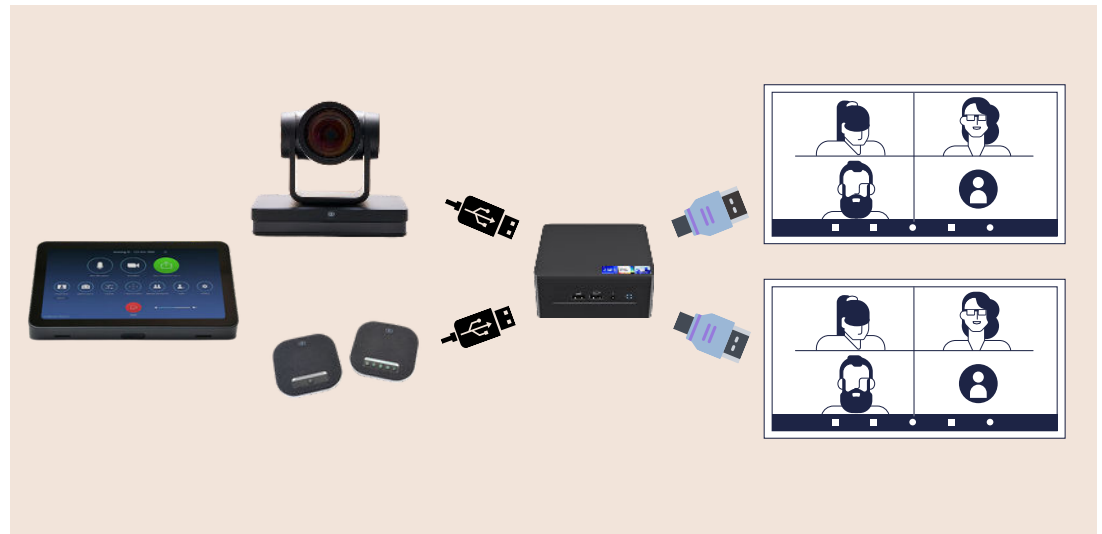

Plug & Play. Always.

The Boom Zoom Room Large Room Kit makes setup effortless with simple plug-and-play connectivity. Designed for large conference rooms, boardrooms, and meeting spaces, this kit provides a comprehensive solution for high-performance video conferencing.

Contact us:

- Find a dealer
- Get pricing
- Installation help
- Live demos
- Support

MAGNA PRO

4K Ultra HD: up to 4K @ 60fps
 Image sensor: 4K Sony CMOS sensor (1/2.8in)
 View angle: 80°
 PTZ parameters: Pan: : ±170° Tilt: -30°/+90°
 Zoom: 27x | 12x optical
 Presets: 255 (10 with remote)
 Resolution: 8.51 MP, 16:9
 Focus: Auto, manual, one push
 Output/Input Video output: HDMI, SDI, USB 3.0, LAN, USB dual-stream
 Video codec: LAN: H.265, H.264 USB 3.0: H.265, H.264, MJPEG, YUY2, NV12
 Audio input: AAC, MP3, G.711A
 Connectivity: LAN with PoE, SDI, RS232, RS422/RS485, USB 3.0, HDMI, audio input
 Compatibility
 Zoom, Teams, Webex, Meet, Bluejeans, GoToMeetings, Skype and more
 System Requirements
 Windows 7 or later
 macOS® 10.7 or later
 Chrome™ OS Version 29.0.1547.70 and higher
 2 GB RAM or more needed for 1080p video streaming
 1 GB is typically needed for streaming 720p
 USB-A port