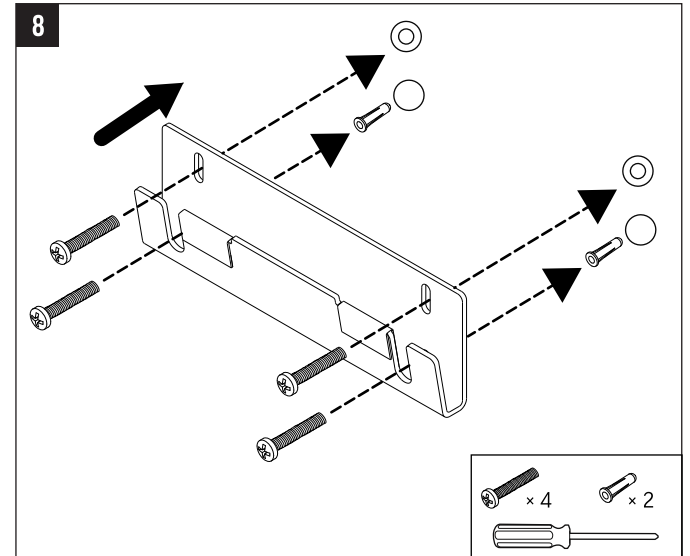

CONTENTS

HDMI
1.83 m (6 ft)

LAN (STP)
4.57 m (15 ft)

(4) M4 x 8 Screw

(4) #8 x 7/8" Plastic Anchor

(4) #8 x 1" Screw

TOOLS

1