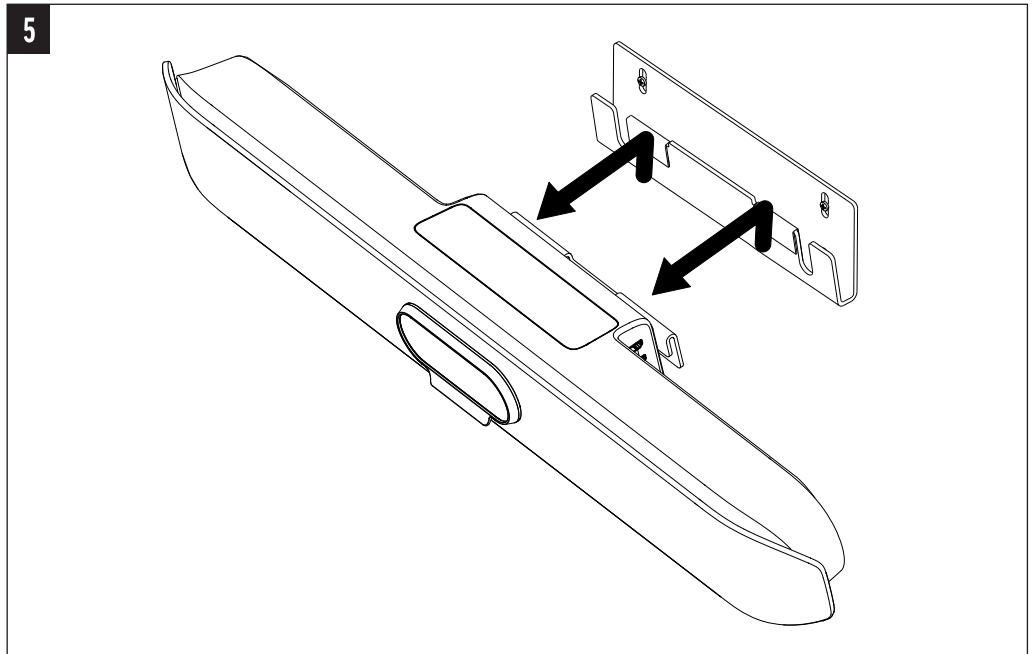

CONTENTS

HDMI
1.83 m (6 ft)

LAN (STP)
4.57 m (15 ft)

(4) M4 x 8 Screw

(4) #8 x 7/8" Plastic Anchor

(4) #8 x 1" Screw

TOOLS

1