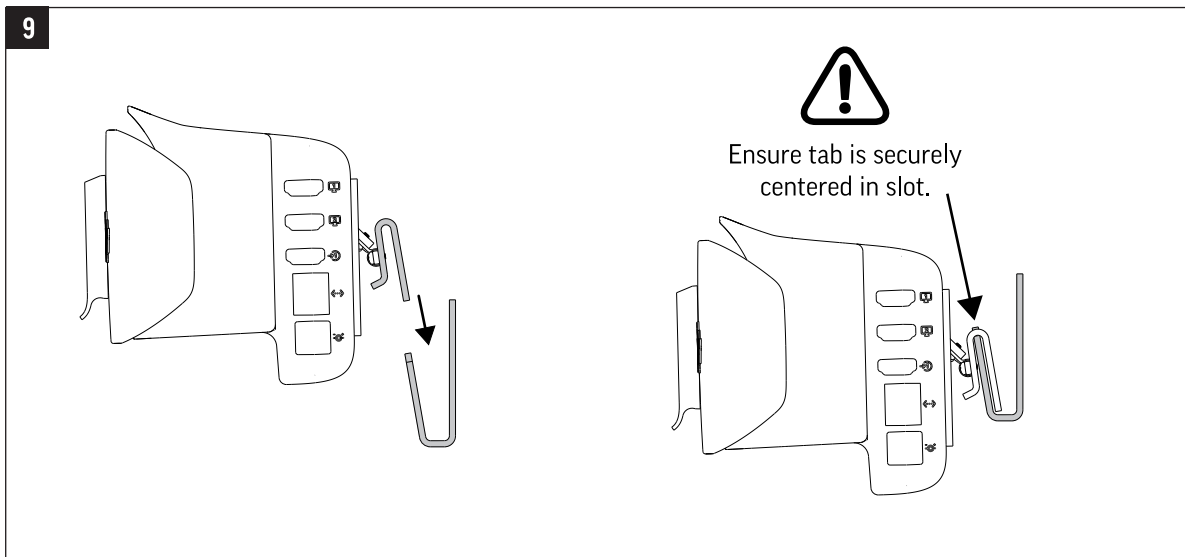

CONTENTS

HDMI
1.83 m (6 ft)

LAN (STP)
4.57 m (15 ft)

(4) M4 x 8 Screw

(4) #8 x 7/8" Plastic Anchor

(4) #8 x 1" Screw

TOOLS

1