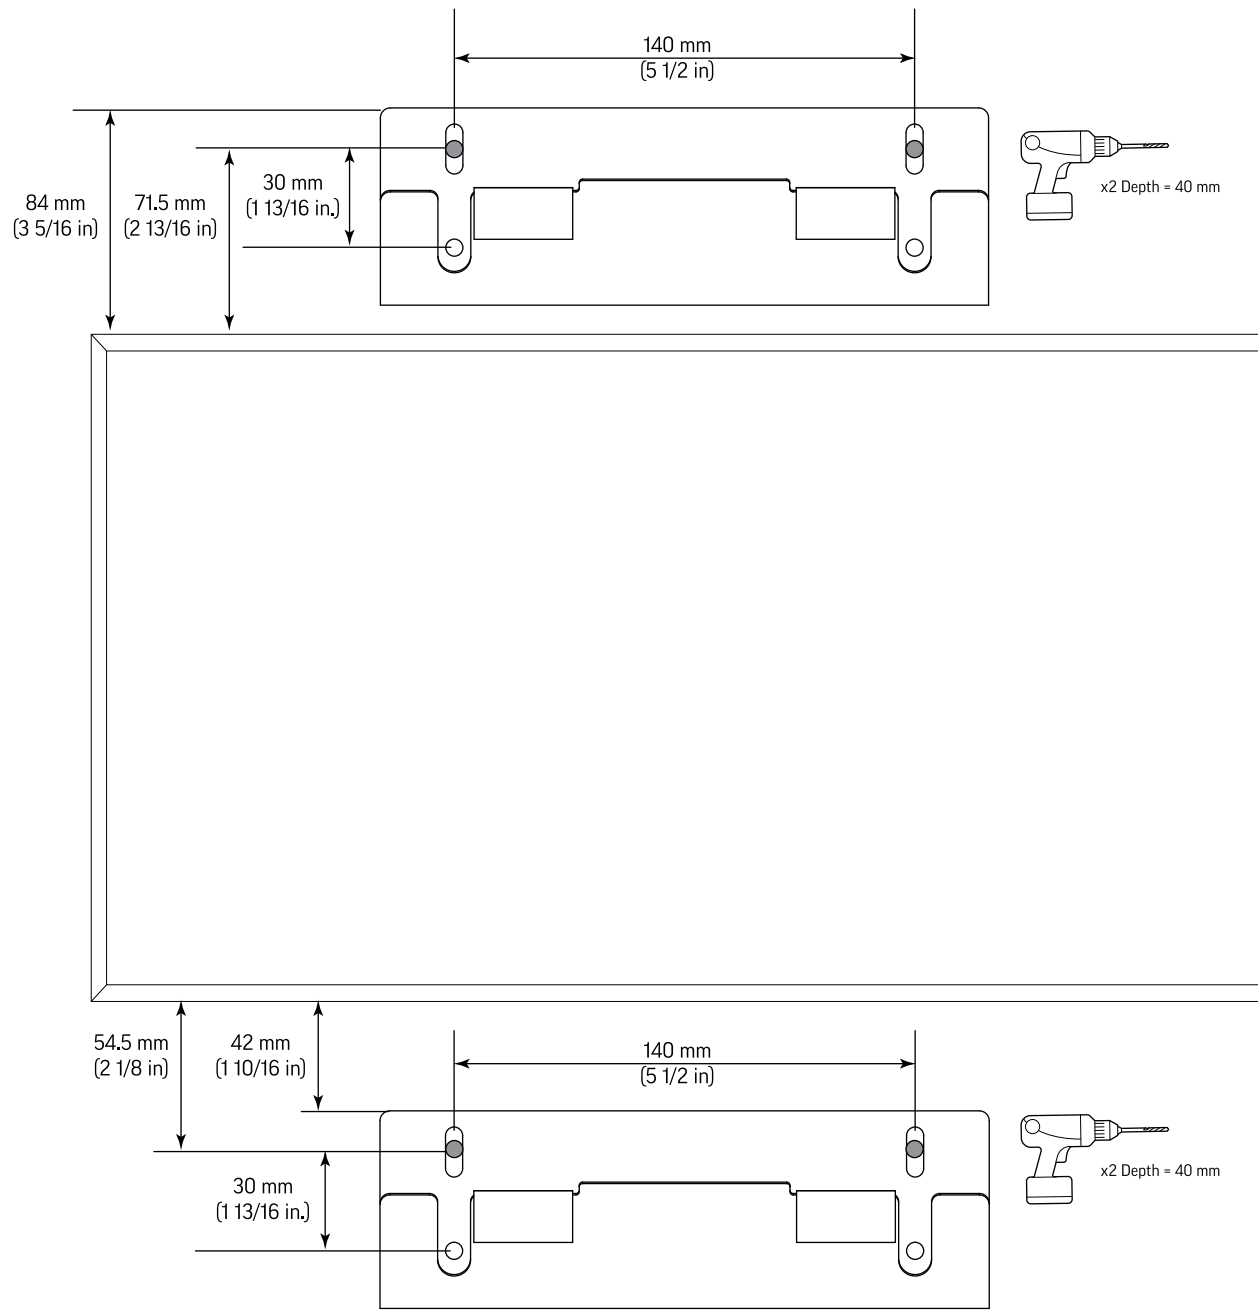

CONTENTS

HDMI
1.83 m (6 ft)

LAN (STP)
4.57 m (15 ft)

(4) M4 x 8 Screw

(4) #8 x 7/8" Plastic Anchor

(4) #8 x 1" Screw

TOOLS

1