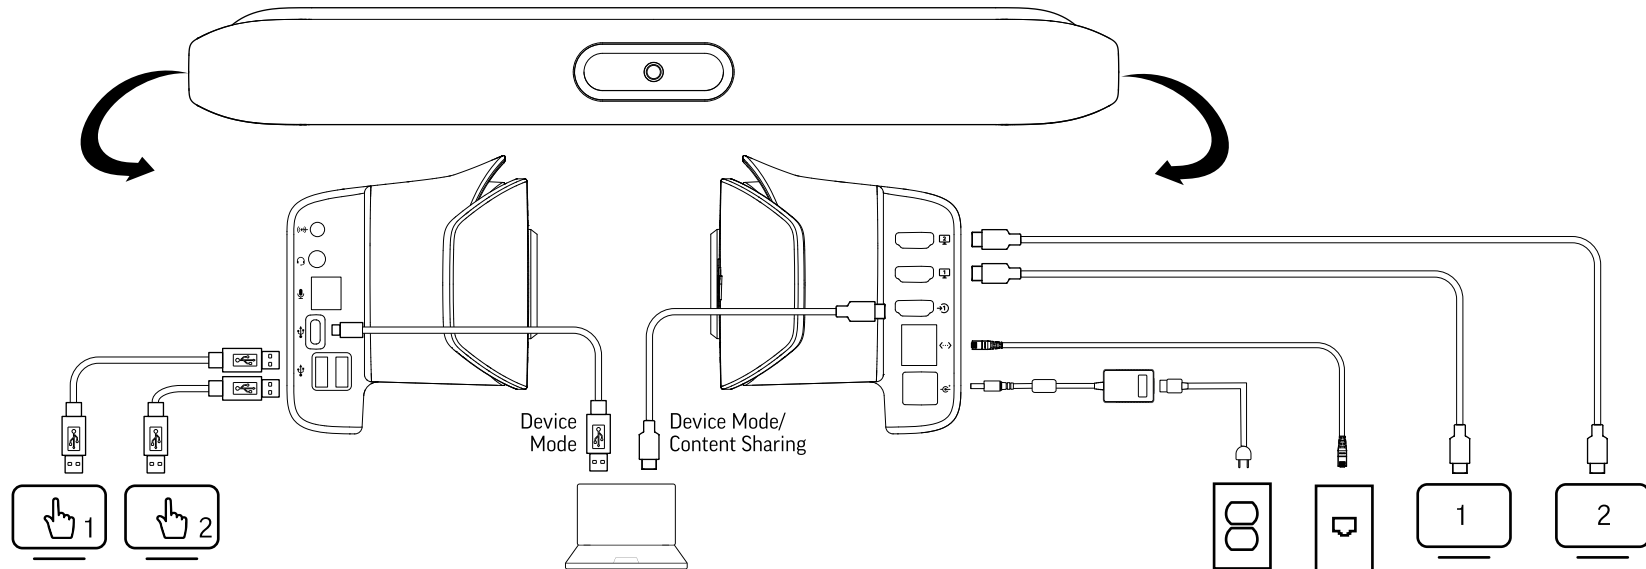

CONTENTS

HDMI
1.83 m (6 ft)

LAN (STP)
4.57 m (15 ft)

(4) M4 x 8 Screw

(4) #8 x 7/8" Plastic Anchor

(4) #8 x 1" Screw

TOOLS

1