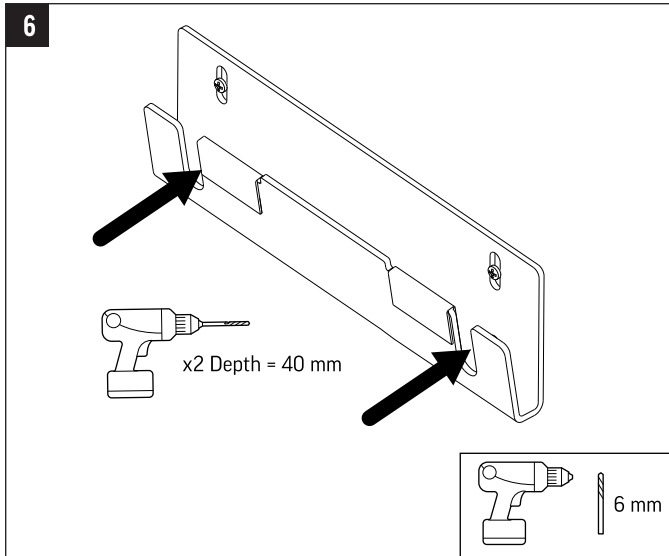

CONTENTS

HDMI
1.83 m (6 ft)

LAN (STP)
4.57 m (15 ft)

(4) M4 x 8 Screw

(4) #8 x 7/8" Plastic Anchor

(4) #8 x 1" Screw

TOOLS

1