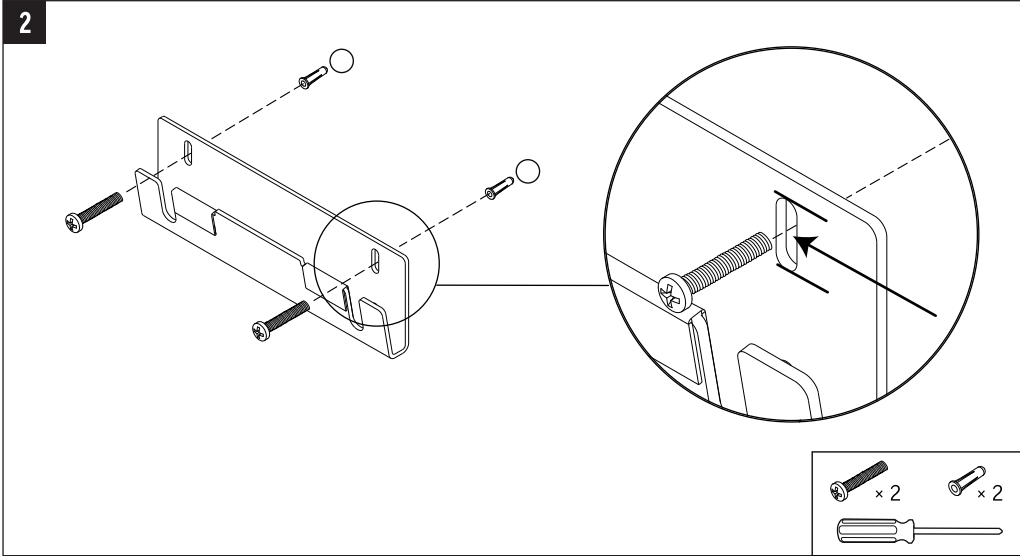

CONTENTS

HDMI
1.83 m (6 ft)

LAN (STP)
4.57 m (15 ft)

(4) M4 x 8 Screw

(4) #8 x 7/8" Plastic Anchor

(4) #8 x 1" Screw

TOOLS

1