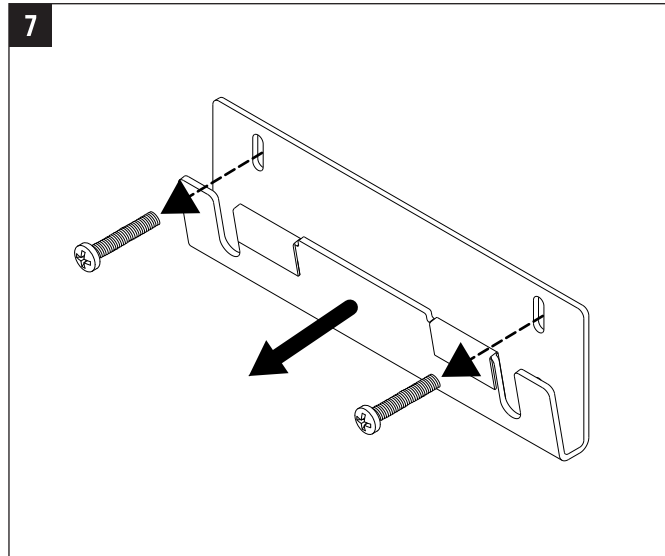

CONTENTS

HDMI
1.83 m (6 ft)

LAN (STP)
4.57 m (15 ft)

(4) M4 x 8 Screw

(4) #8 x 7/8" Plastic Anchor

(4) #8 x 1" Screw

TOOLS

1