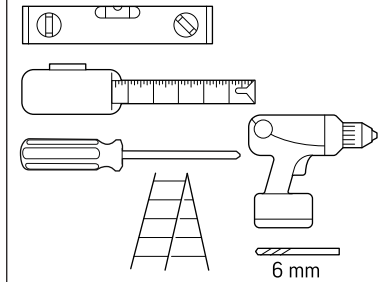

CONTENTS

HDMI
1.83 m (6 ft)

LAN (STP)
4.57 m (15 ft)

(4) M4 x 8 Screw

(4) #8 x 7/8" Plastic Anchor

(4) #8 x 1" Screw

TOOLS

1