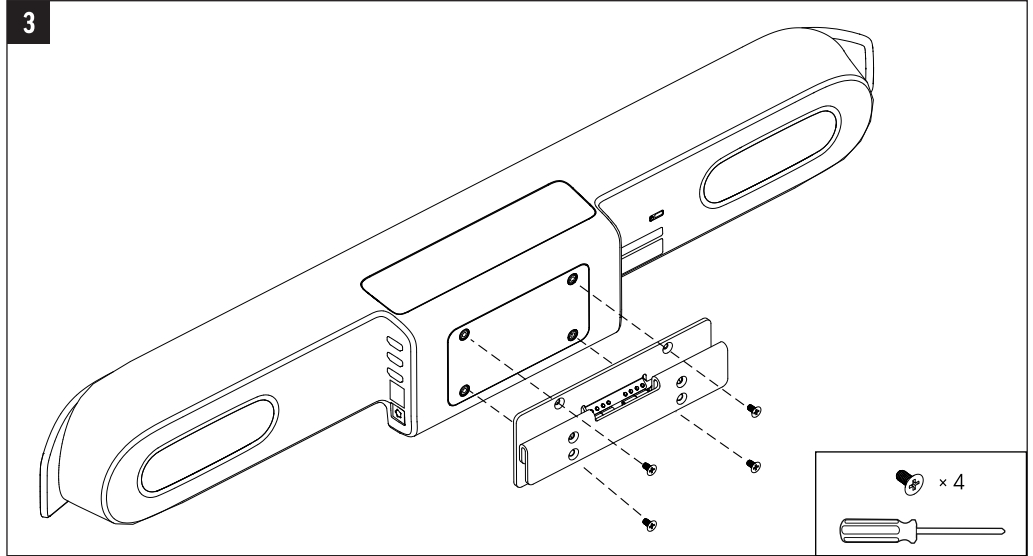

CONTENTS

HDMI
1.83 m (6 ft)

LAN (STP)
4.57 m (15 ft)

(4) M4 x 8 Screw

(4) #8 x 7/8" Plastic Anchor

(4) #8 x 1" Screw

TOOLS

1