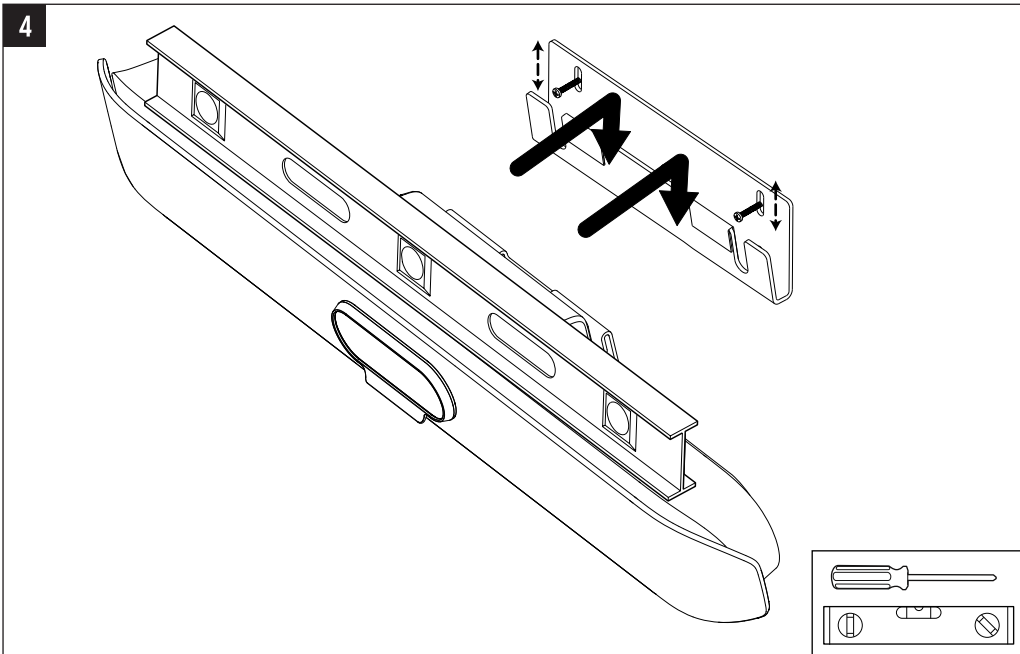

CONTENTS

HDMI
1.83 m (6 ft)

LAN (STP)
4.57 m (15 ft)

(4) M4 x 8 Screw

(4) #8 x 7/8" Plastic Anchor

(4) #8 x 1" Screw

TOOLS

1